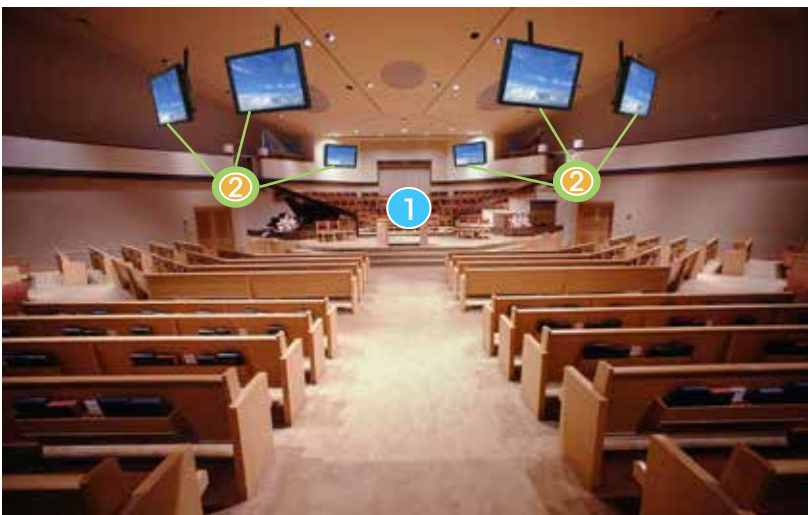

Multi-Display Applications

HOW IT WORKS

1 WIRELESS TRANSMITTER

Connect up to four source devices to the wireless Transmitter using the following inputs:

- Three HDMI inputs enable source devices as well as desktops or laptops that have HDMI capabilities (for Apple® computers use a DVI-to-HDMI or DisplayPort-to-HDMI adaptor).
- One VGA input for PC connection (for analogue devices that require a component or composite connection a component/ composite-VGA adaptor is provided).
- A Composite or Component video input is available with the use of the included dongle used on the VGA input.
- One 3.5mm stereo jack for analog audio for component, composite and VGA inputs.

2 WIRELESS RECEIVER

Connect the Receiver to the display device to output streamed AV signal by using one of the following connections:

- One HDMI output for use with any HDMI enabled input device such as a display or projector. (Note: projectors not equipped with a HDMI port may require an HDMI-to-DVI adaptor).
- One composite output for use with analogue display devices such as older displays.
- One component output for analogue projectors and displays.
- One 3.5mm stereo output jack to send audio signal to the display device or external amplifier.

3 MULTICASTING

Wirelessly stream AV content to up to six PeerAir Pro Receivers using one Transmitter, making use of the the Multicast feature on any PeerAir Pro Wireless AV Multi-Display System.

Multicast kits are available in two, three, four, five and six Receiver configurations with additional Receivers available to expand any PeerAir Pro system to up to six wireless receivers.