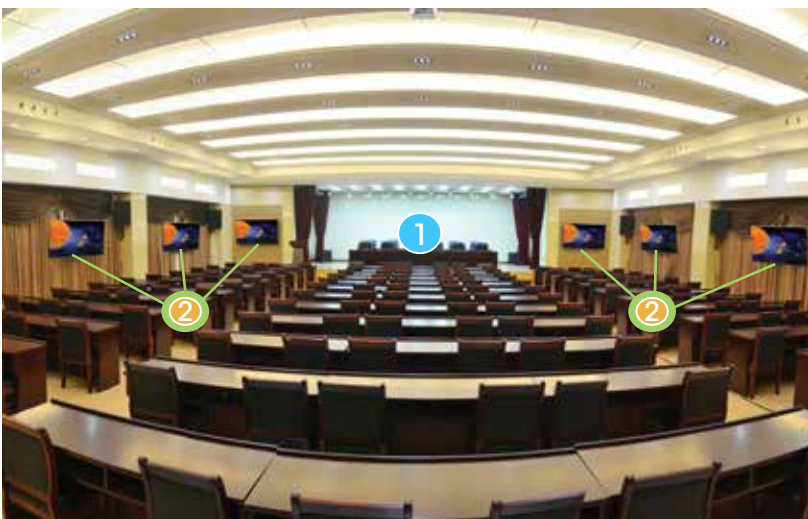

Multi-Display Applications

HOW IT WORKS

1 WIRELESS TRANSMITTER

Connect up to four source devices to the wireless Transmitter using the following inputs:

- Three HDMI inputs enable source devices as well as desktops or laptops that have HDMI capabilities (for Apple® computers use a DVI-to-HDMI or DisplayPort-to-HDMI adaptor).
- One VGA input for PC connection (for analogue devices that require a component or composite connection a component/ composite-VGA adaptor is provided).
- A Composite or Component video input is available with the use of the included dongle used on the VGA input.
- One 3.5mm stereo jack for analog audio for component, composite and VGA inputs.

2 WIRELESS RECEIVER

Connect the Receiver to the display device to output streamed AV signal by using one of the following connections:

- One HDMI output for use with any HDMI enabled input device such as a display or projector. (Note: projectors not equipped with a HDMI port may require an HDMI-to-DVI adaptor).
- One composite output for use with analogue display devices such as older displays.
- One component output for analogue projectors and displays.
- One 3.5mm stereo output jack to send audio signal to the display device or external amplifier.

3 MULTICASTING

Wirelessly stream AV content to up to six PeerAir Pro Receivers using one Transmitter, making use of the the Multicast feature on any PeerAir Pro Wireless AV Multi-Display System.

Multicast kits are available in two, three, four, five and six Receiver configurations with additional Receivers available to expand any PeerAir Pro system to up to six wireless receivers.