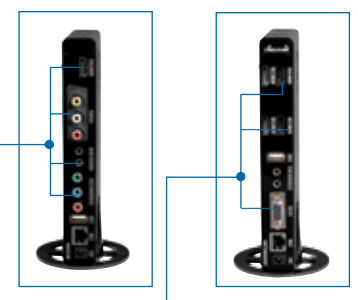

Receiver back

Transmitter back

Contact Peerless-AV for more information on the PeerAir Pro system or any other of the award-winning professional mounting and technology solutions available.

Tel: 01923 200100 | Email: sales@peerless-av.eu.com | Website: www.peerless-av.com